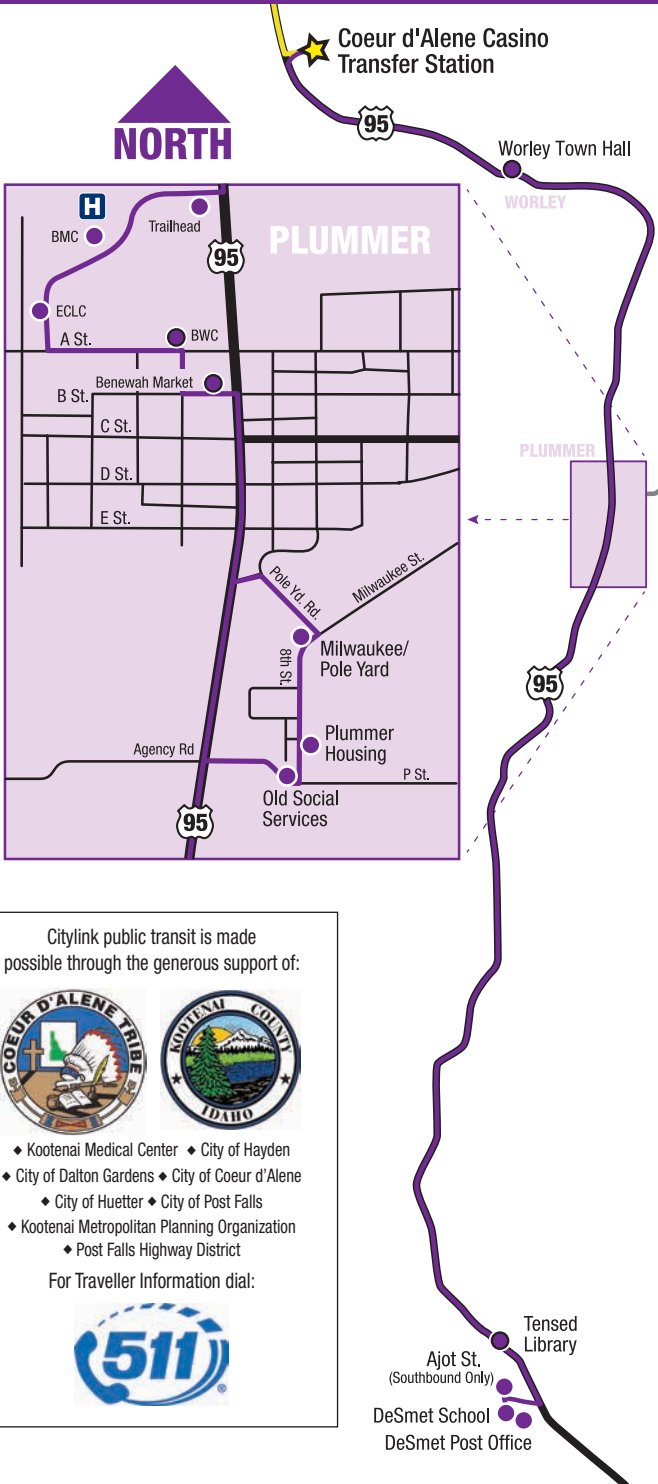

Citylink public transit is made possible through the generous support of: