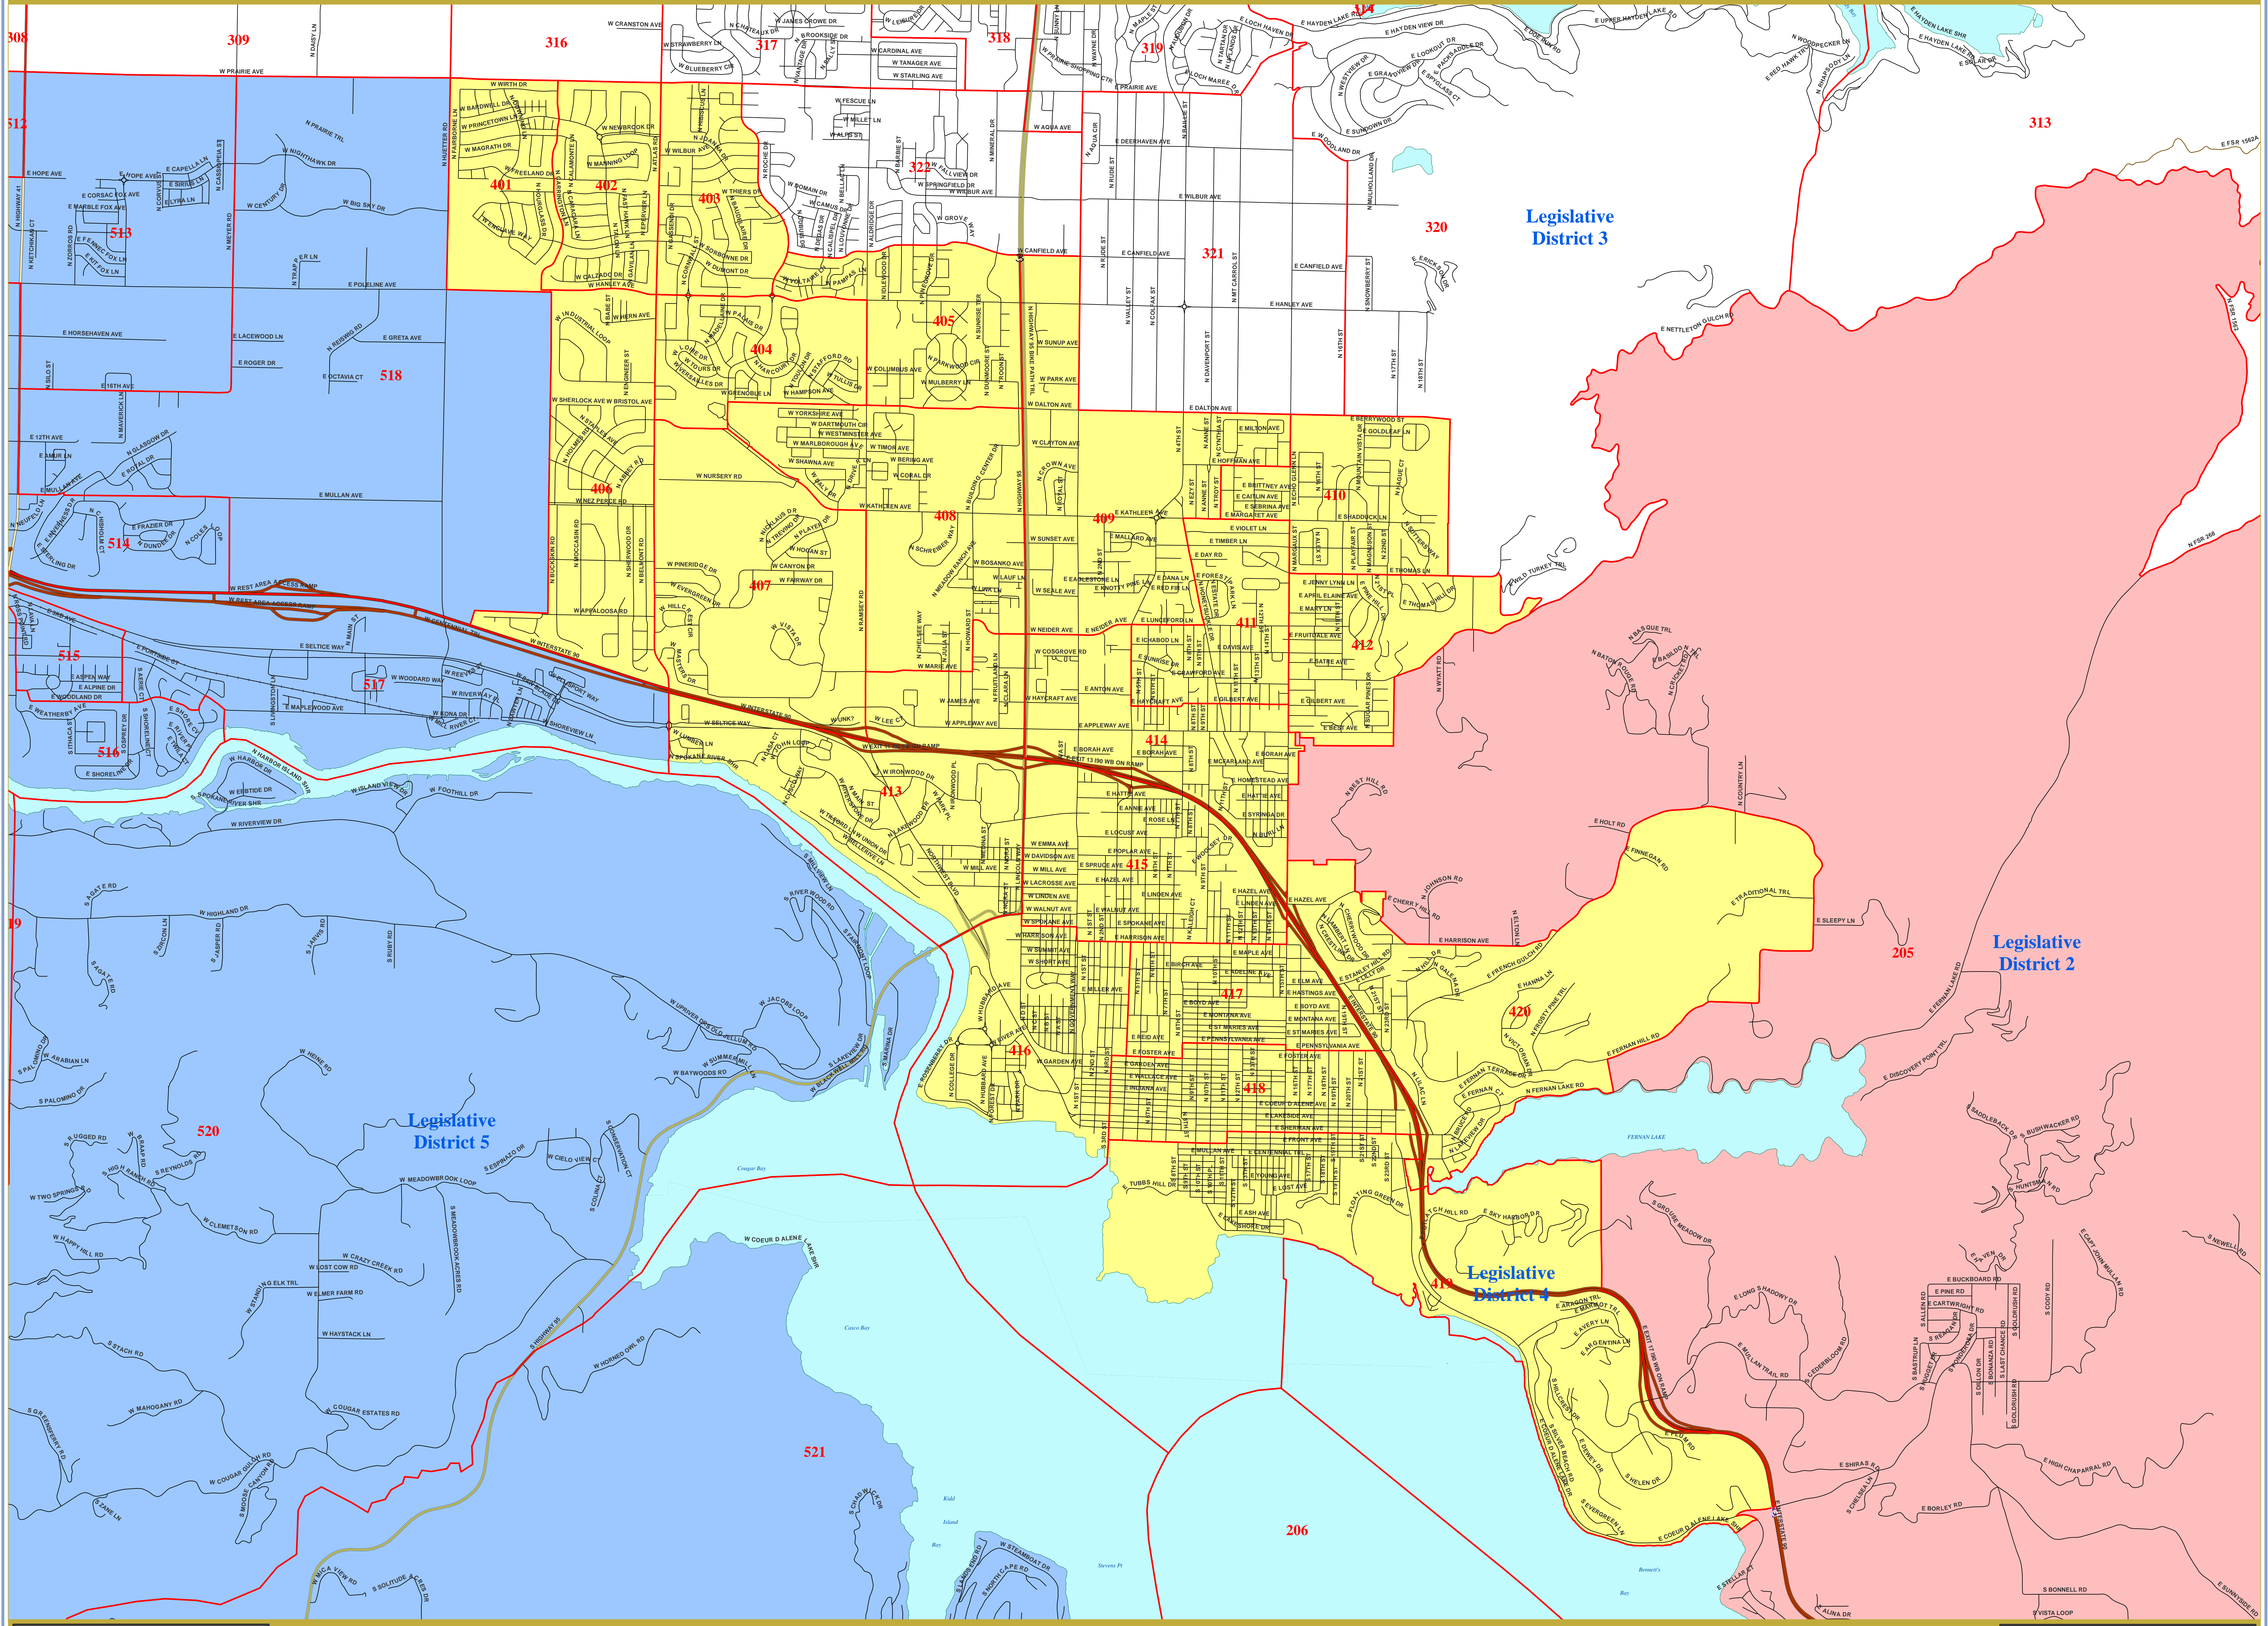

Kootenai County Elections Department
Legislative District 4 with Precincts

Legend

- INTERSTATE
- U.S. HIGHWAY
- STATE HIGHWAY
- LOCAL ROAD
- SEASONAL ROAD
- Rail Roads
- Lakes